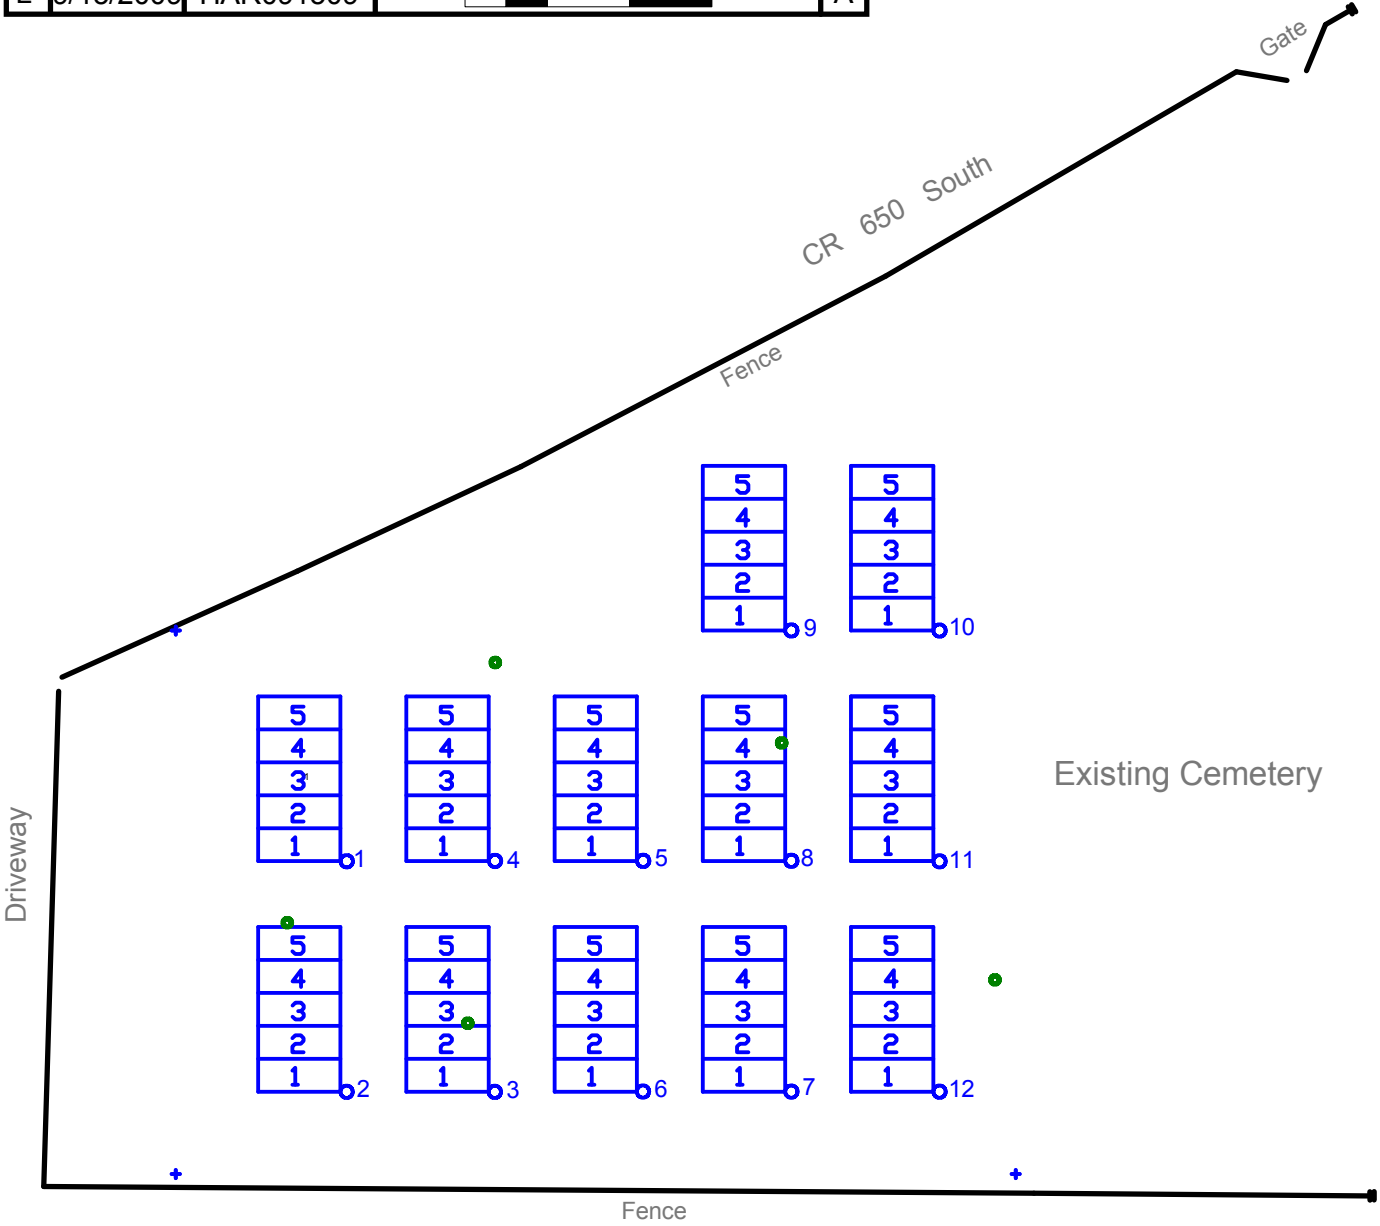

LEGEND

- Trees
- ⊕ Mag. control points
- Plots
- Lot Markers

SCALE 10 0 10 20 Feet

SIZE L DATE 9/15/2009 DWG NO. HAR091509 REV A

Figure 2. Crawford Cemetery: New Section Layout